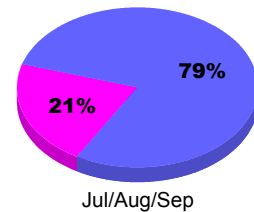

**Membership Results
2012-2013**

**Membership
2011-2012**

Month	Net Memb Goal	Actual New Memb	Actual Dropped Memb	Gain/Loss of Memb	Gain/Loss of Memb
Jul/Aug/Sep		307	-184	123	340
Totals		307	-184	123	340

Membership Results 2012-2013

Goal, New, Dropped, Gain/Loss

Comparison of Membership Gain/Loss

Current Year Compared to the Previous Year

Gender Comparison 2012-2013

Male Female