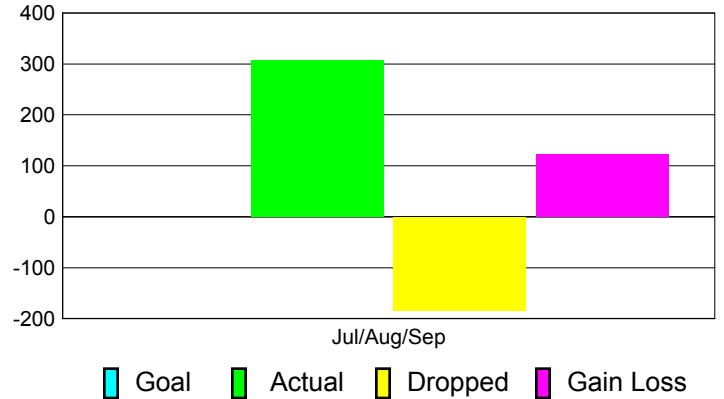

Membership Results 2012-2013

Goal, New, Dropped, Gain/Loss