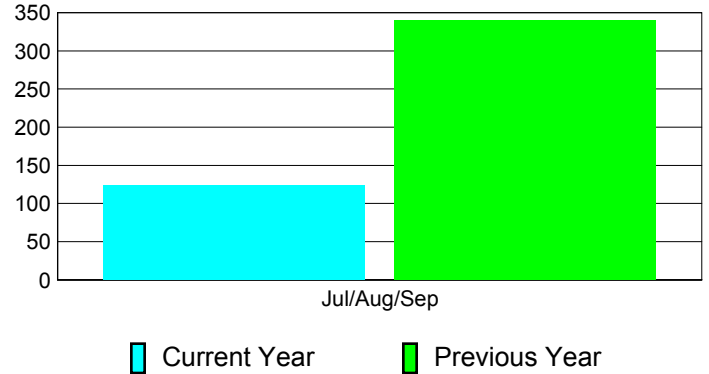

**Membership Results
2012-2013**

**Membership
2011-2012**

Month	Net Memb Goal	Actual New Memb	Actual Dropped Memb	Gain/Loss of Memb	Gain/Loss of Memb
Jul/Aug/Sep		307	-184	123	340
Totals		307	-184	123	340

Membership Results 2012-2013

Goal, New, Dropped, Gain/Loss

Comparison of Membership Gain/Loss

Current Year Compared to the Previous Year

Gender Comparison 2012-2013

Male Female